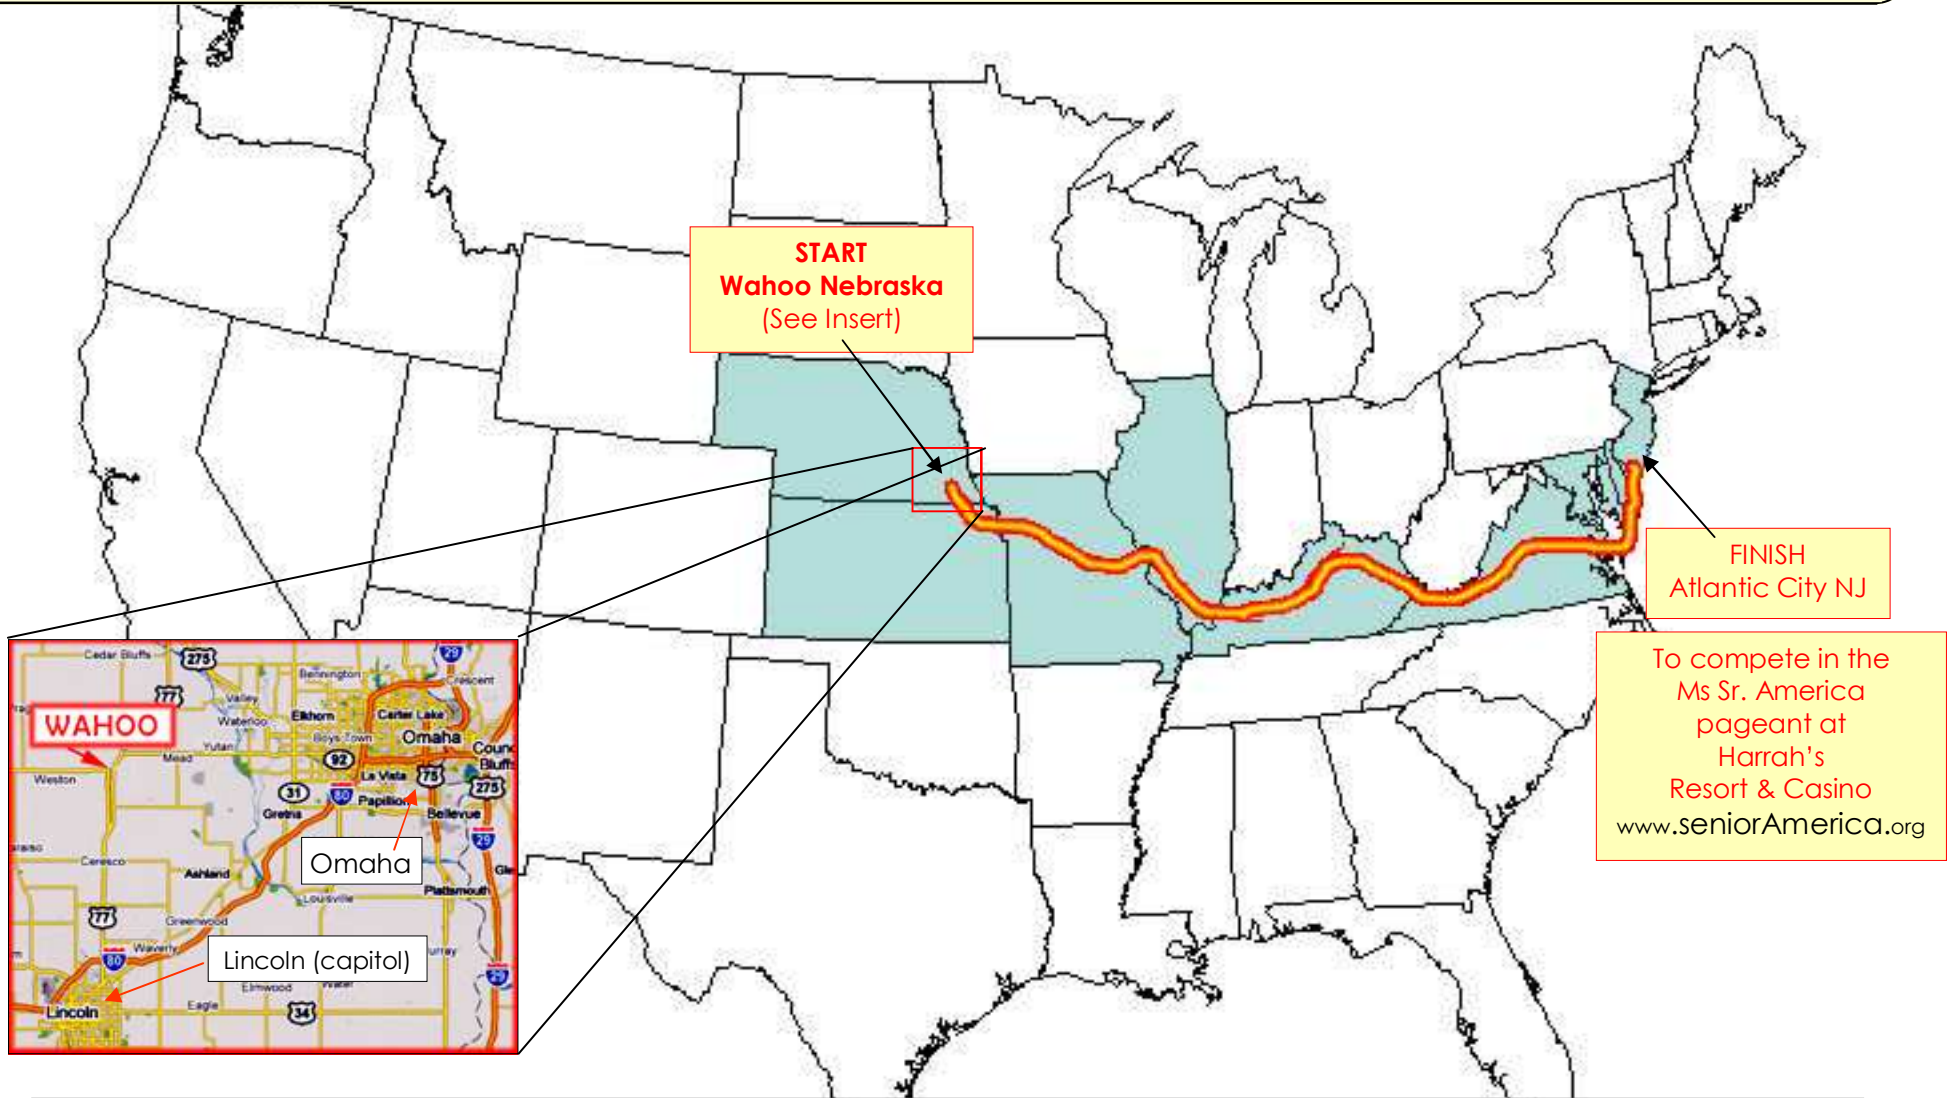

Your Support comments are welcome and will be posted online at

www.PatriciaStarrNebraska.com

-

Senior Queen Of Nebraska **Patricia Eliason Starr, at age 71**
Is Pedaling 1,400 miles From Wahoo Nebraska To Atlantic City New Jersey
To Raise Funds For Music Education and participate in the Ms. Sr. America Pageant